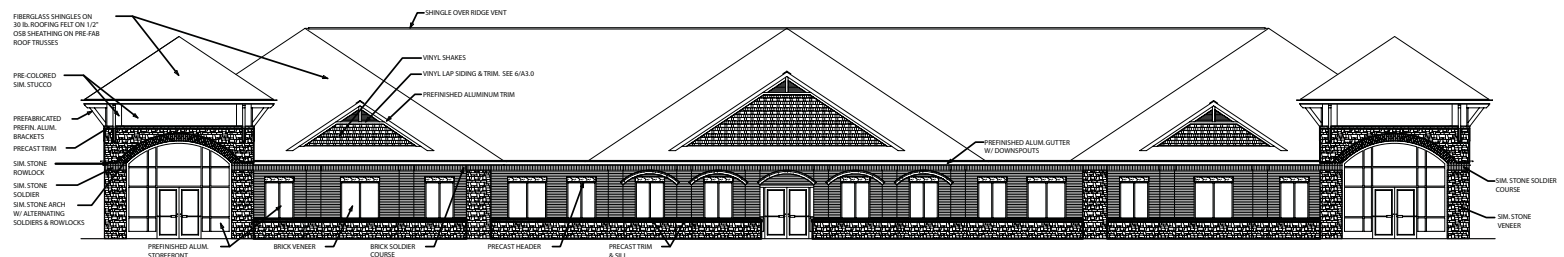

Stiles & Company

611B Sullivan Road
 Statesville, NC 28677
 Tel: 704-872-7400
 CreeksideProfessionalPark.com

LEFT SIDE ELEVATION

RIGHT SIDE ELEVATION

REAR ELEVATION

FRONT ELEVATION