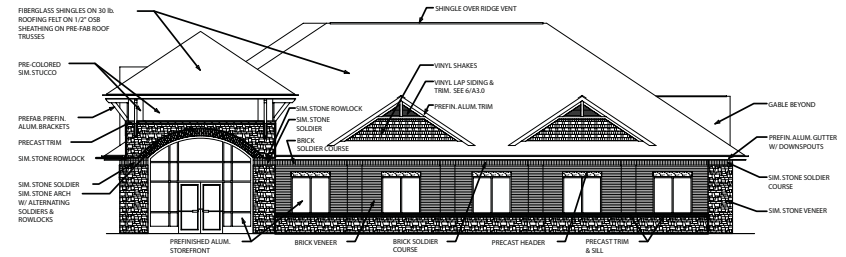

Stiles & Company

611B Sullivan Road
 Statesville, NC 28677
 Tel: 704-872-7400
 CreeksideProfessionalPark.com

LEFT SIDE ELEVATION

RIGHT SIDE ELEVATION

REAR ELEVATION

FRONT ELEVATION