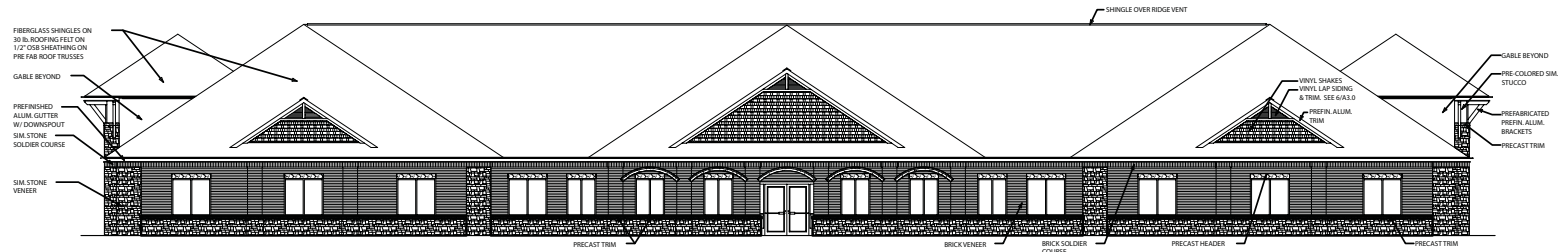

Stiles & Company

611B Sullivan Road
 Statesville, NC 28677
 Tel: 704-872-7400
 CreeksideProfessionalPark.com

LEFT SIDE ELEVATION

RIGHT SIDE ELEVATION

REAR ELEVATION

FRONT ELEVATION