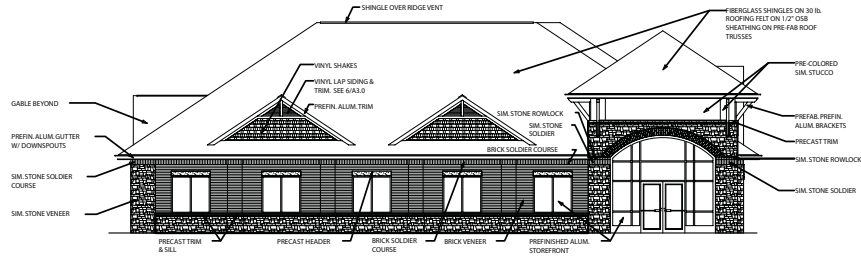

Stiles & Company

611B Sullivan Road
 Statesville, NC 28677
 Tel: 704-872-7400
 CreeksideProfessionalPark.com

LEFT SIDE ELEVATION

RIGHT SIDE ELEVATION

REAR ELEVATION

FRONT ELEVATION